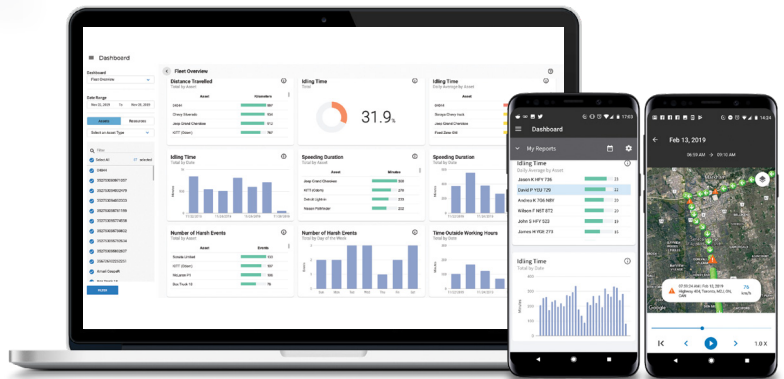

Fleet Tracker Solution

Providing near real-time visibility and insight over your fleet, vehicle health and workforce

- Help keep your fleet and your employees safe, knowing exactly where they've been and when
- Plug-and-Play device – No installation required
- Near real-time alerts sent with check engine fault codes and summary

Standard
\$14.24* /mth.

Advanced
\$19.25* /mth.

\$80 Hardware
additional cables extra

Limited Time Offer
Get the FT1 Advanced Plan for the price of the Standard Plan!

Contact your Fleet Complete Representative for a free demo today.