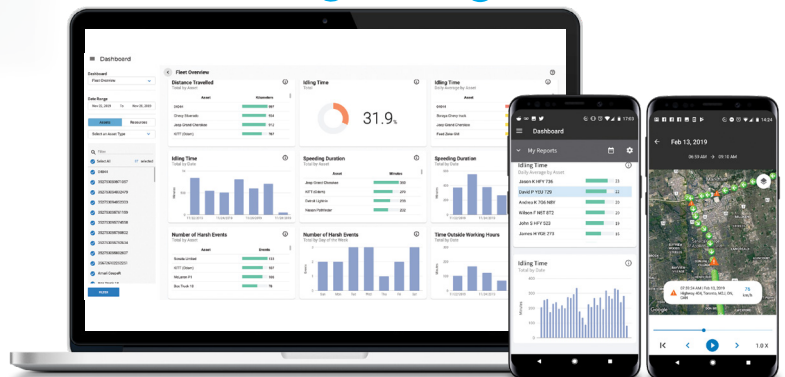

Standard Unbundled
$14.24* /mth.

Advanced Unbundled
$19.25* /mth.

$0 Hardware**
additional cables extra