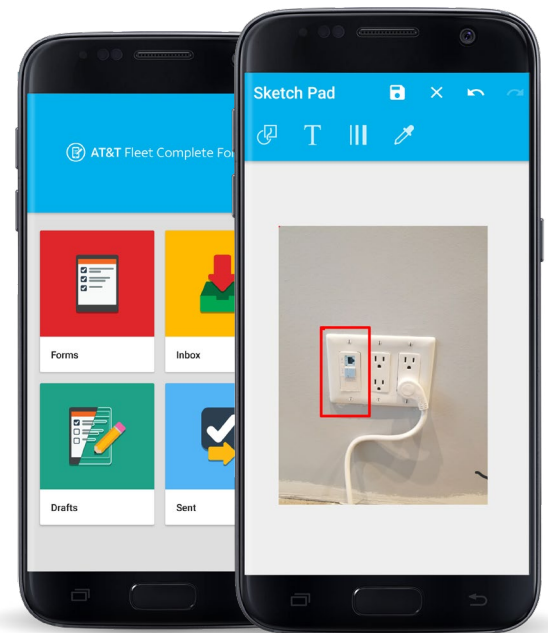

AT&T Fleet Complete Forms

Create forms tailored to your needs

Be as flexible as your ever-changing business requirements and say goodbye to standardized paper forms! Now, you can solve problems faster, save valuable time and money, and beat your competition. With AT&T Fleet Complete Forms, you can build your own digital forms and tailor them to your immediate needs in order to easily adapt to different tasks at hand. You can also incorporate calculations and media, like pictures and sketches, in order to provide better insights into inspections or client issues on the spot.

Eliminate endless paperwork and multiple trips to the office and back, saving you and your mobile workers time on copious administration. Go completely paperless and use the mobile app to easily submit work orders to your field resources; use the touch screen and barcode scanner to collect signatures with the mobile device and increase your workflow efficiency tenfold.

Connect your mobile workers

Provide your onsite workers with near real-time data and connect them to all business operations remotely. Give your mobile personnel the tools and information they need to perform productively and efficiently, enhancing customer service and company's brand. AT&T Fleet Complete Forms mobile app allows you to access, collect and distribute data throughout your organization automatically, making critical information available to your field teams all the time and from anywhere in the world.